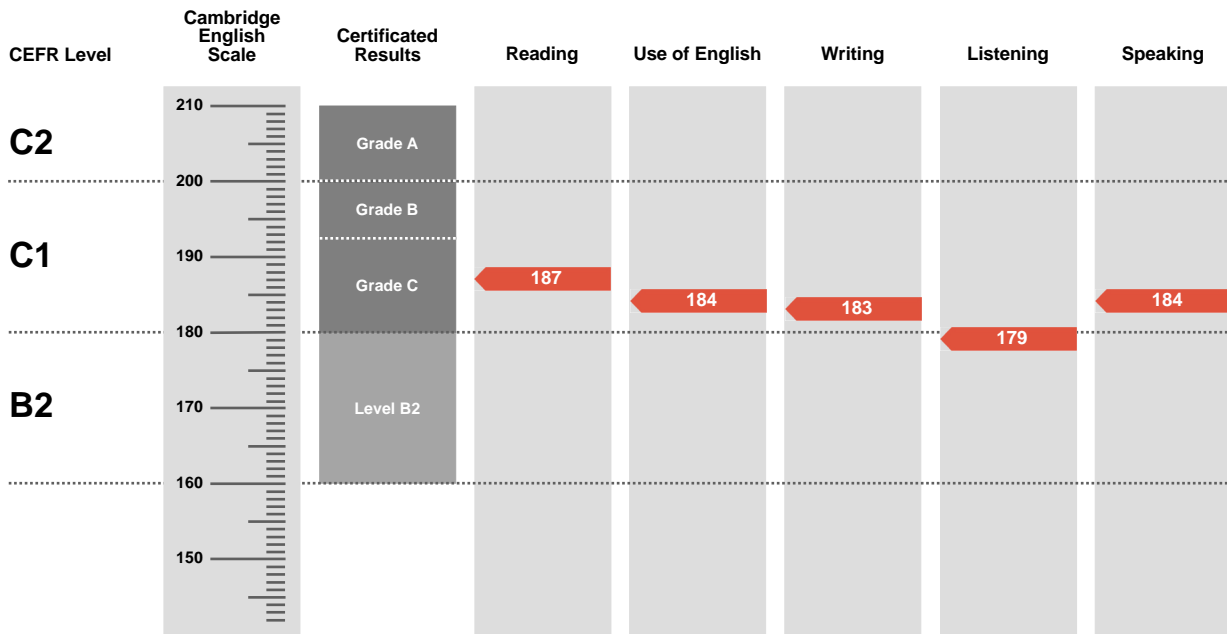

Overall Score

183

CEFR Level

C1

Advanced is an examination targeted at Level C1 in the Council of Europe's Common European Framework of Reference.

Candidates achieving Grade A (between 200 and 210 on the Cambridge English Scale) receive a certificate stating that they have demonstrated ability at Level C2. Candidates achieving Grade B or Grade C (between 180 and 199 on the Cambridge English Scale) receive a certificate at Level C1.

Candidates whose performance is below Level C1, but falls within Level B2 (between 160 and 179 on the Cambridge English Scale), receive a certificate stating that they have demonstrated ability at Level B2.